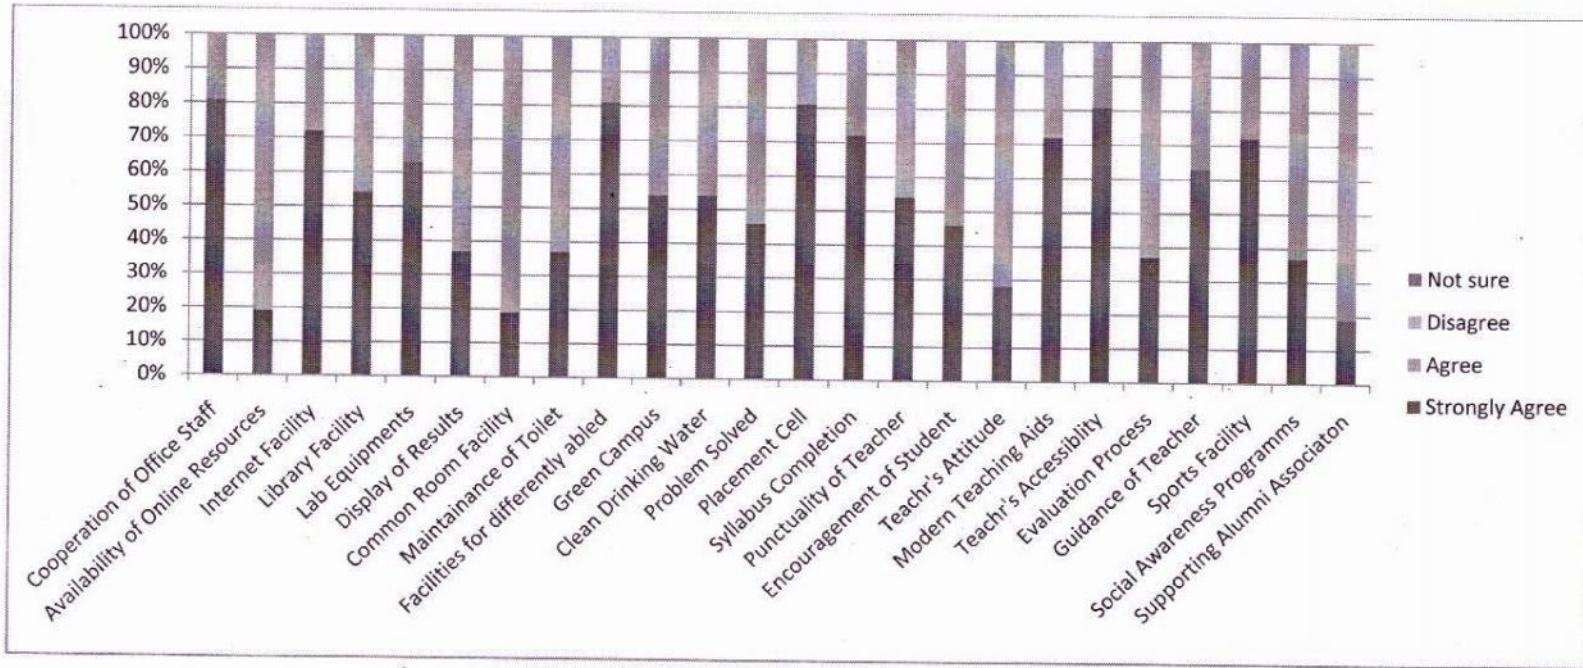

Student Satisfaction Survey 2017-18

[Signature]
I/c. Principal,
 Yashwantrao Chavan Mahavidyalaya
 Pachwad, Tal. Wai, Dist. Satara.